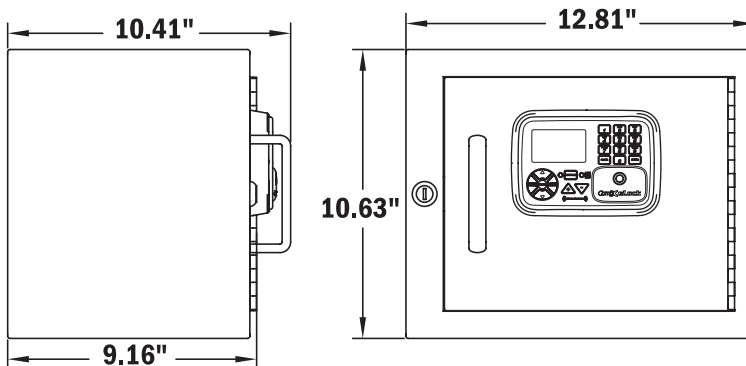

Standard Narcotics box dimensions with CompX eLock installed

LockView software (sold separately)

LOCKVIEW-5PRO	LockView software; includes Flash drive and USB cable
---------------	---

Mini Narcotics box dimensions with CompX eLock installed