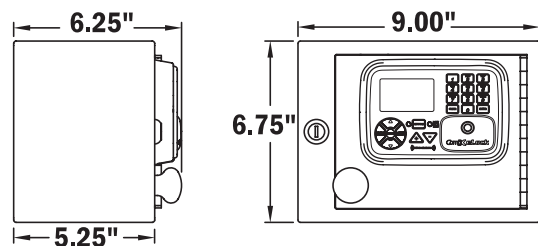

Standard Narcotics box dimensions with CompX eLock installed

LockView software (sold separately)

LOCKVIEW-5PRO	LockView software; includes Flash drive and USB cable
---------------	---

Mini Narcotics box dimensions with CompX eLock installed